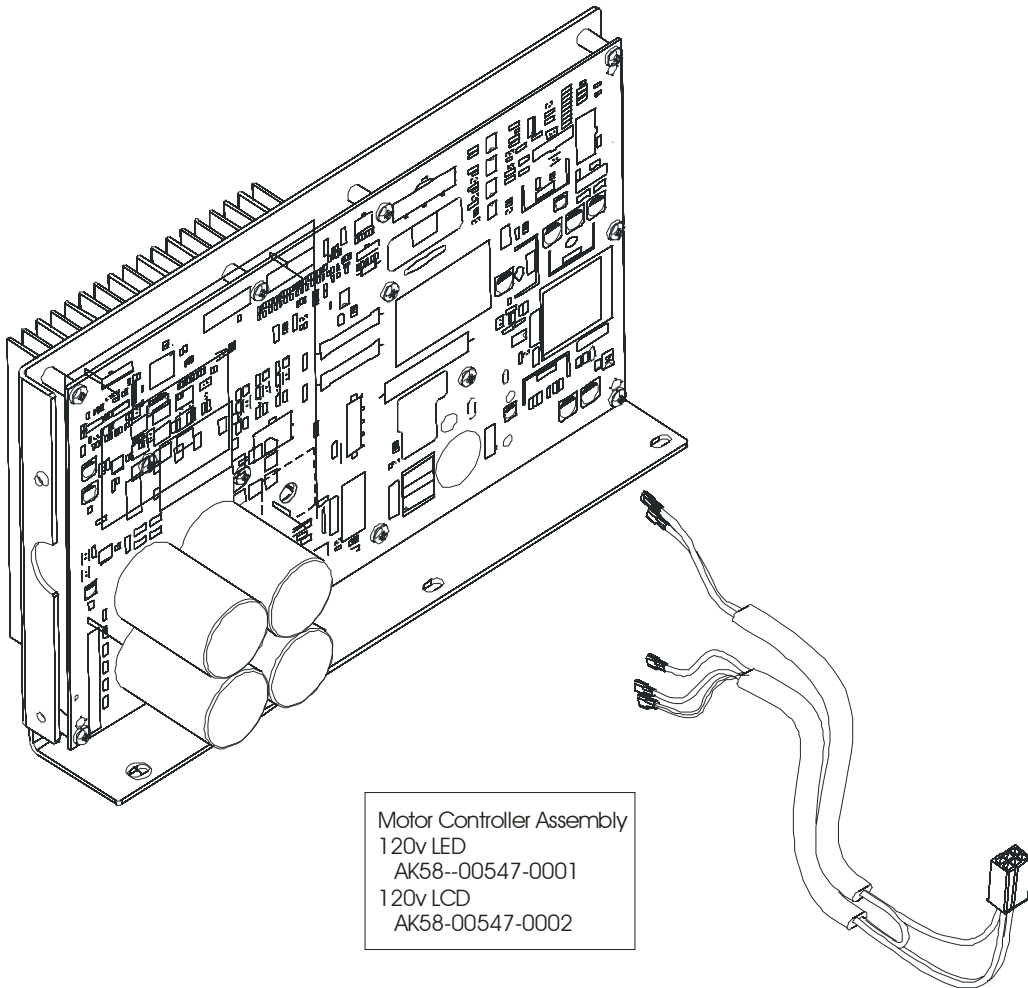

## Motor Cover, Front Cover and Front End Caps

95T-0XXX-05

S/N TCT100000 and up

**ARCTIC SILVER 95Ti**  
**Belt, Deck and Rear Roller**

**95T-0XXX-05**  
**S/N TCT100000 and up**

**ARCTIC SILVER 95Ti**  
**Lift Frame and Lift Motor**

**95T-0XXX-05**  
**S/N TCT100000 and up**

**ARCTIC SILVER 95Ti**  
**Motor Controller Assembly**

**95T-0XXX-05**  
**S/N TCT100000 and up**

**ARCTIC SILVER 95Ti**  
**Drive Motor Assembly**

**95T-0XXX-05**  
**S/N TCT100000 and up**