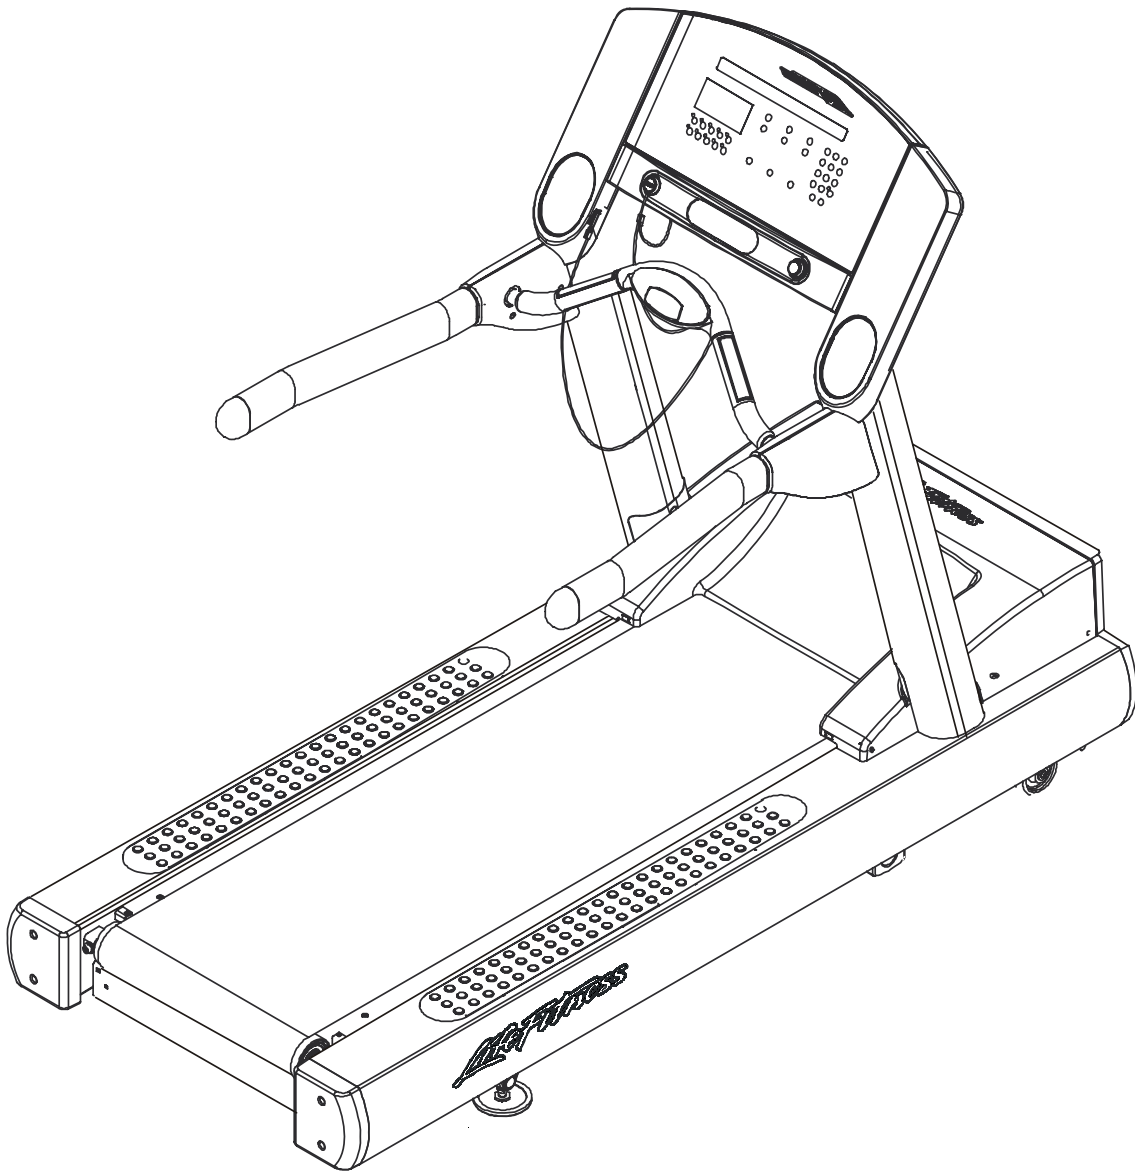

# *Life Fitness*

**Arctic Silver 95Ti Treadmill**

**Customer Support Services**  
***PARTS MANUAL*** rev. 02/08/06

**ARCTIC SILVER 95Ti**  
**REFERENCES**

**95T-0XXX-05**  
**S/N TCT100000 and up**

---

OPERATION MANUAL	M051-00K58-A177
SERVICE MANUAL	M051-00K58-B159
HARDWARE BAG	AK58-00226-0000
TOUCH UP PAINT: SPRAY CAN .5 OZ BOTTLE W/APPLICATOR .33 OZ PEN	0017-00008-0204 0017-00008-0205 0017-00008-0206
INSTALLATION VIDEO	M051-00K58-A160
SERVICE VIDEO	M051-00K58-A161

	Page
REAR ENDCAPS, AND CUP HOLDERS .....	4
SCUFF PAD, TINSEL AND FRAME TAG BOARD .....	5
CONSOLE AND RELATED COMPONENTS.....	6
UPRIGHTS,HANDRAILS AND ERGO BAR .....	7
MOTOR COVER, FRONT COVER AND ENDCAPS .....	8
BELT, DECK AND REAR ROLLER.....	9
LIFT FRAME AND MOTOR .....	10
WAX/LIFT ASSEMBLY .....	11
MOTOR CONTROLLER ASSEMBLY.....	12
DRIVE MOTOR ASSEMBLY .....	13
IDLER ARM ASSEMBLY AND STATIC BRUSH.....	14
LEG LEVELER ASSEMBLY .....	15
FRONT ROLLER ASSEMBLY .....	16
ERGO BAR WITH LIFE PULSE.....	17
POWER COMPONENTS SCHEMATIC .....	18
CABLES .....	19

**ARCTIC SILVER 95Ti**  
**Rear Endcaps, and Cup Holders**

**95T-0XXX-05**  
**S/N TCT100000 and up**

**ARCTIC SILVER 95Ti**  
**Scuff Pad, Tinsel and Frame Tag Bd.**

**95T-0XXX-05**  
**S/N TCT100000 and up**