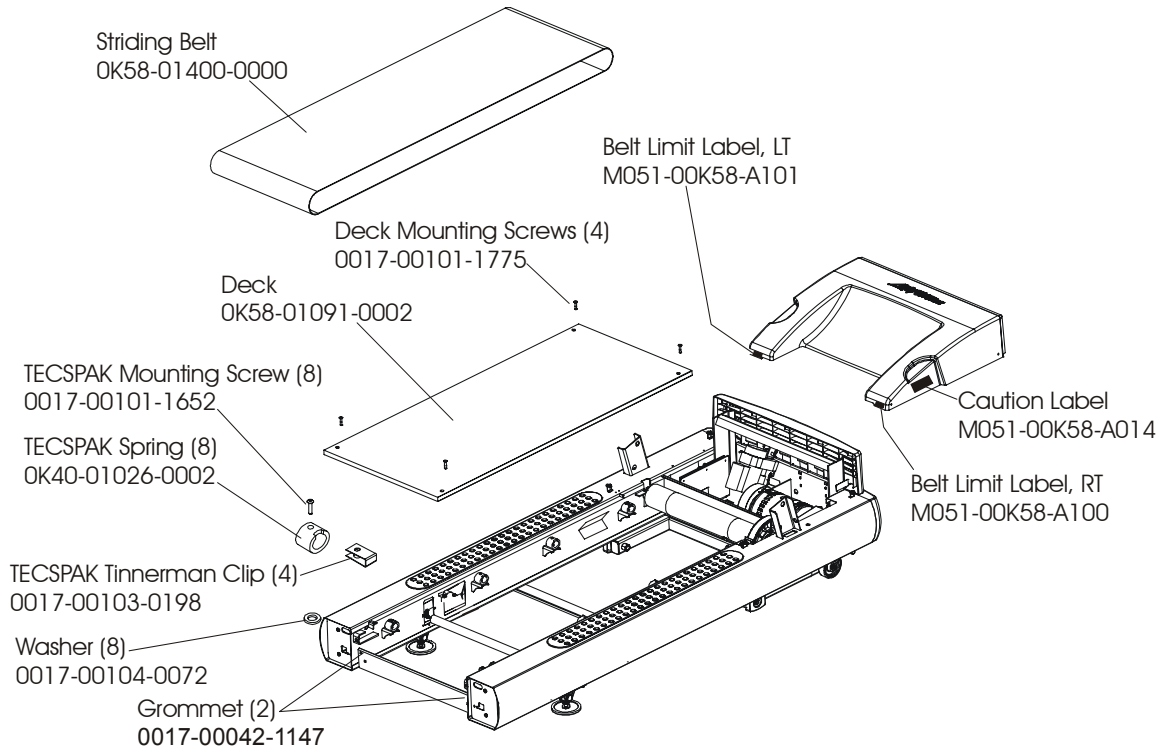

## Motor Cover, Front Cover and Front End Caps

95T-0XXX-05

S/N TCT100000 and up

**ARCTIC SILVER 95Ti**  
**Belt, Deck and Rear Roller**

**95T-0XXX-05**  
**S/N TCT100000 and up**

**ARCTIC SILVER 95Ti**  
**Lift Frame and Lift Motor**