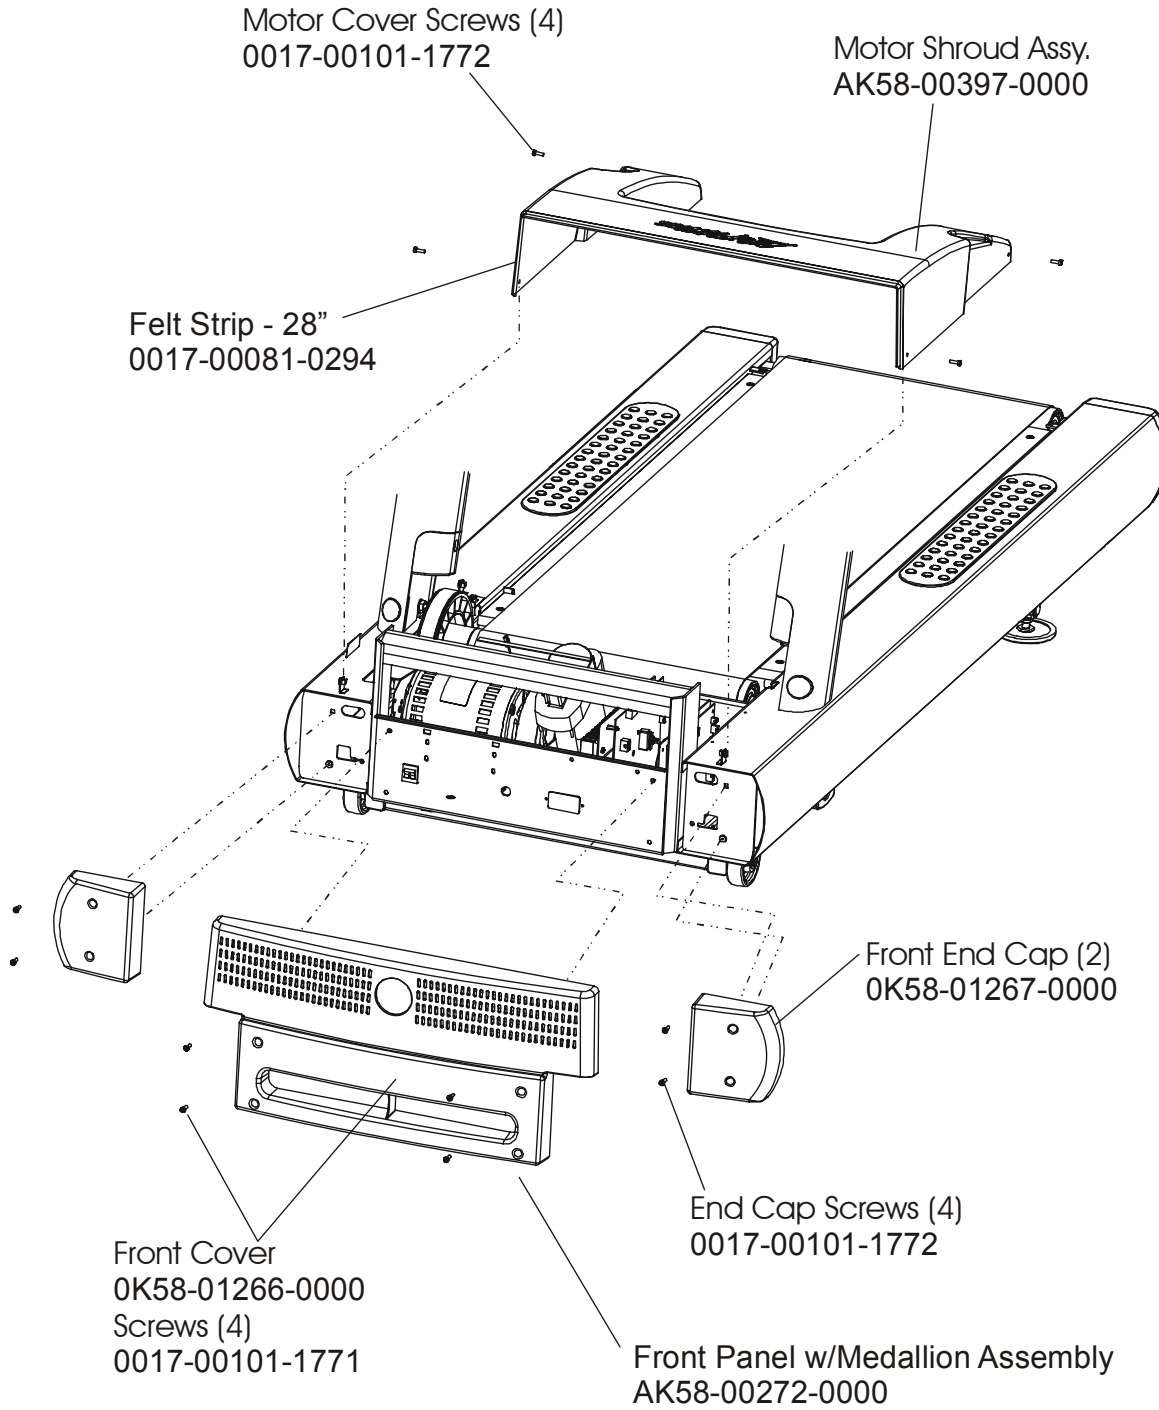

ARCTIC SILVER 95Ti

Motor Cover, Front Cover and Front End Caps

95T-0XXX-05

S/N TCT100000 and up