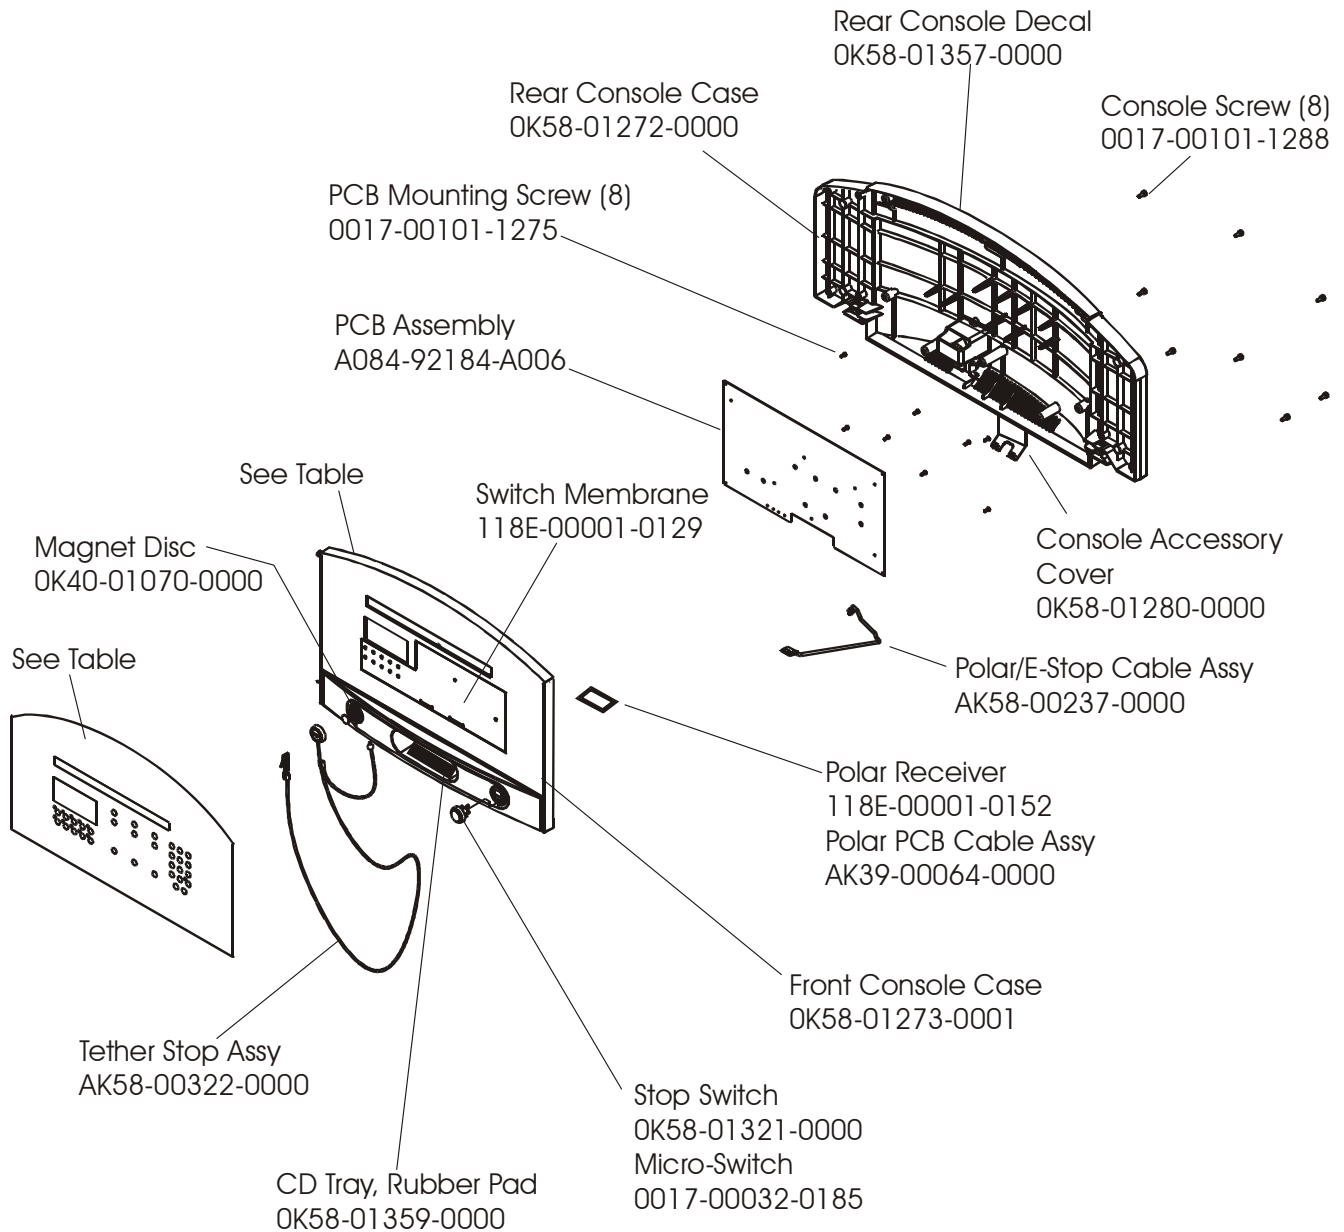

ARCTIC SILVER 95Ti

Console and Related Components

95T-0XXX-05
S/N TCT100000 and up

Console Assembly	Overlay/Bezel/Switch Assy.	Overlay	Language
AK58-00403-0001	AK58-00203-0001	OK58-01298-0001	Eng/Met
AK58-00403-0002	AK58-00203-0001	OK58-01298-0001	Eng/Eur
AK58-00403-0003	AK58-00203-0003	OK58-01298-0003	German
AK58-00403-0004	AK58-00203-0004	OK58-01298-0004	Spanish
AK58-00403-0006	AK58-00203-0006	OK58-01298-0006	Japanese
AK58-00403-0007	AK58-00203-0007	OK58-01298-0007	French
AK58-00403-0008	AK58-00203-0008	OK58-01298-0008	Italian
AK58-00403-0009	AK58-00203-0009	OK58-01298-0009	Dutch
AK58-00403-0010	AK58-00203-0010	OK58-01298-0010	Portuguese