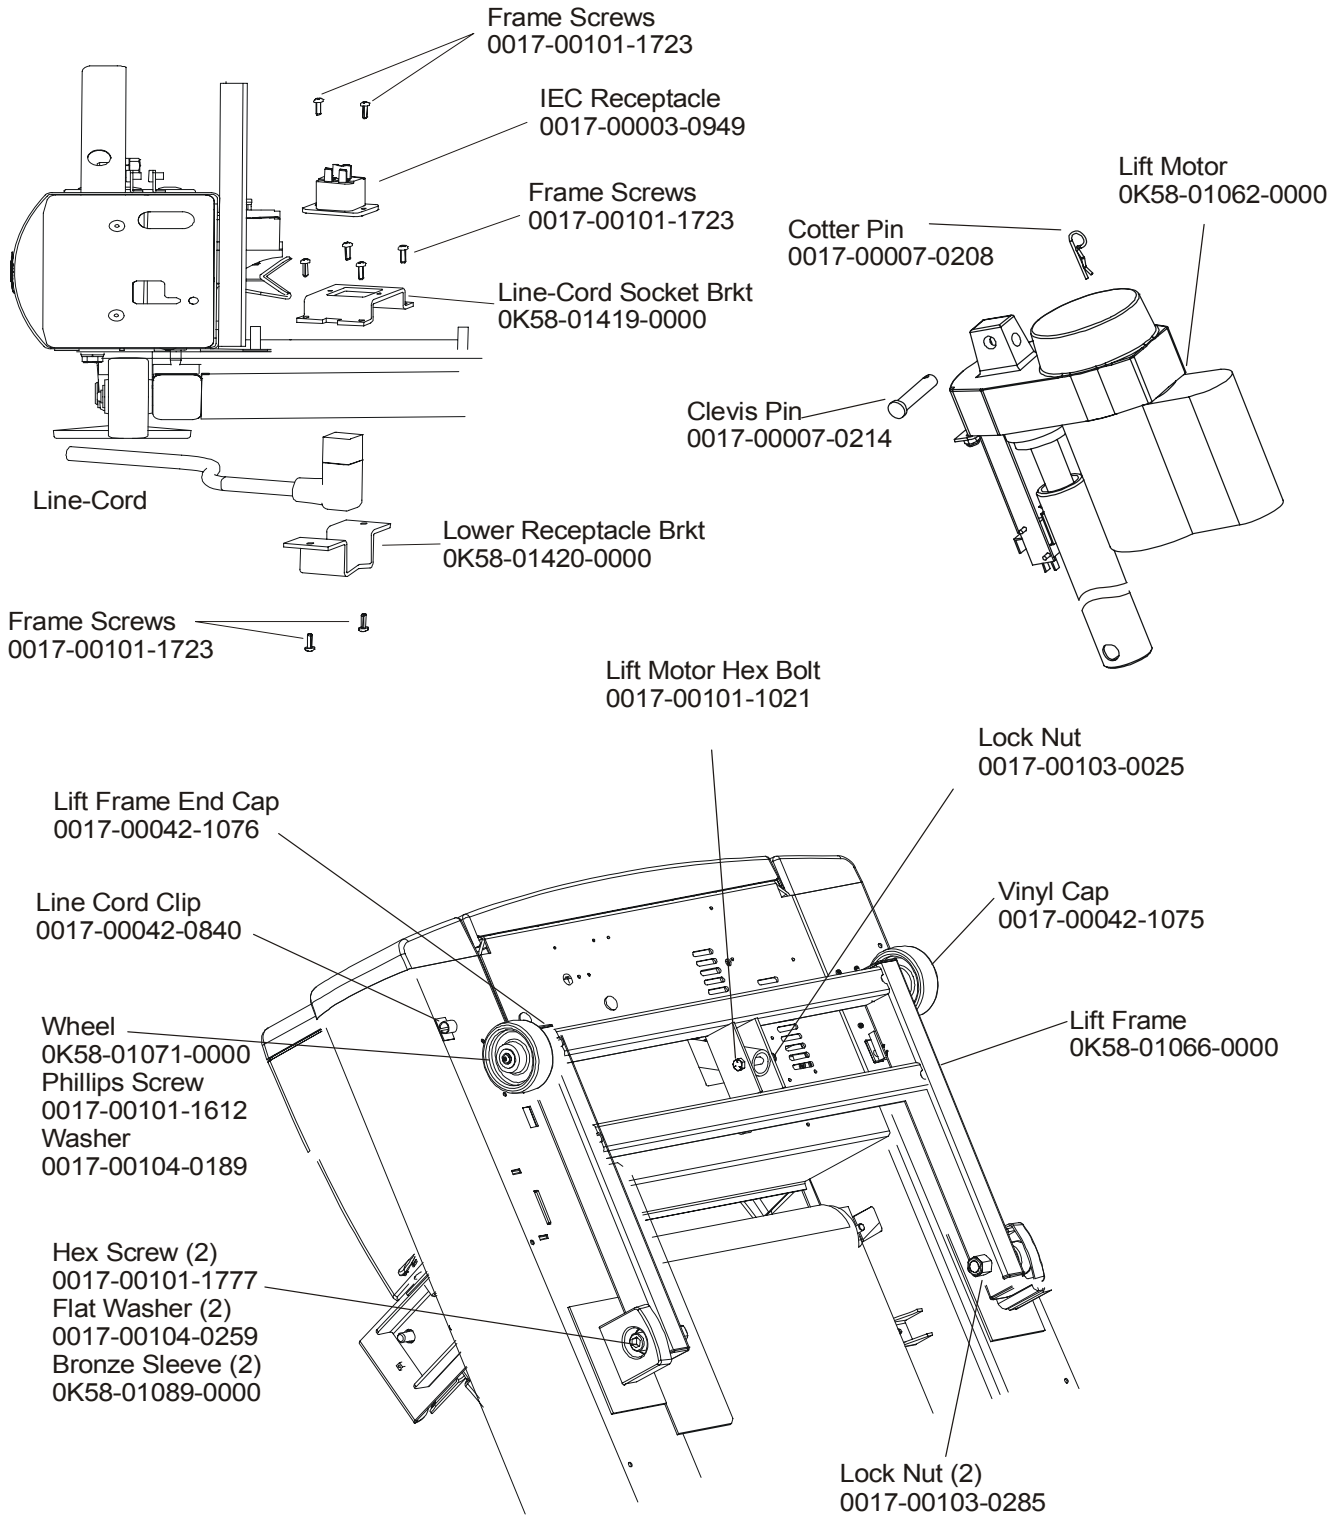

## Motor Cover, Front Cover and Front End Caps

95T-0XXX-05

S/N TCT100000 and up

**ARCTIC SILVER 95Ti**  
**Belt, Deck and Rear Roller**

**95T-0XXX-05**  
**S/N TCT100000 and up**

**ARCTIC SILVER 95Ti**  
**Lift Frame and Lift Motor**

**95T-0XXX-05**  
**S/N TCT100000 and up**

**ARCTIC SILVER 95Ti**  
**Motor Controller Assembly**

**95T-0XXX-05**  
**S/N TCT100000 and up**

**ARCTIC SILVER 95Ti**  
**Drive Motor Assembly**

**95T-0XXX-05**  
**S/N TCT100000 and up**