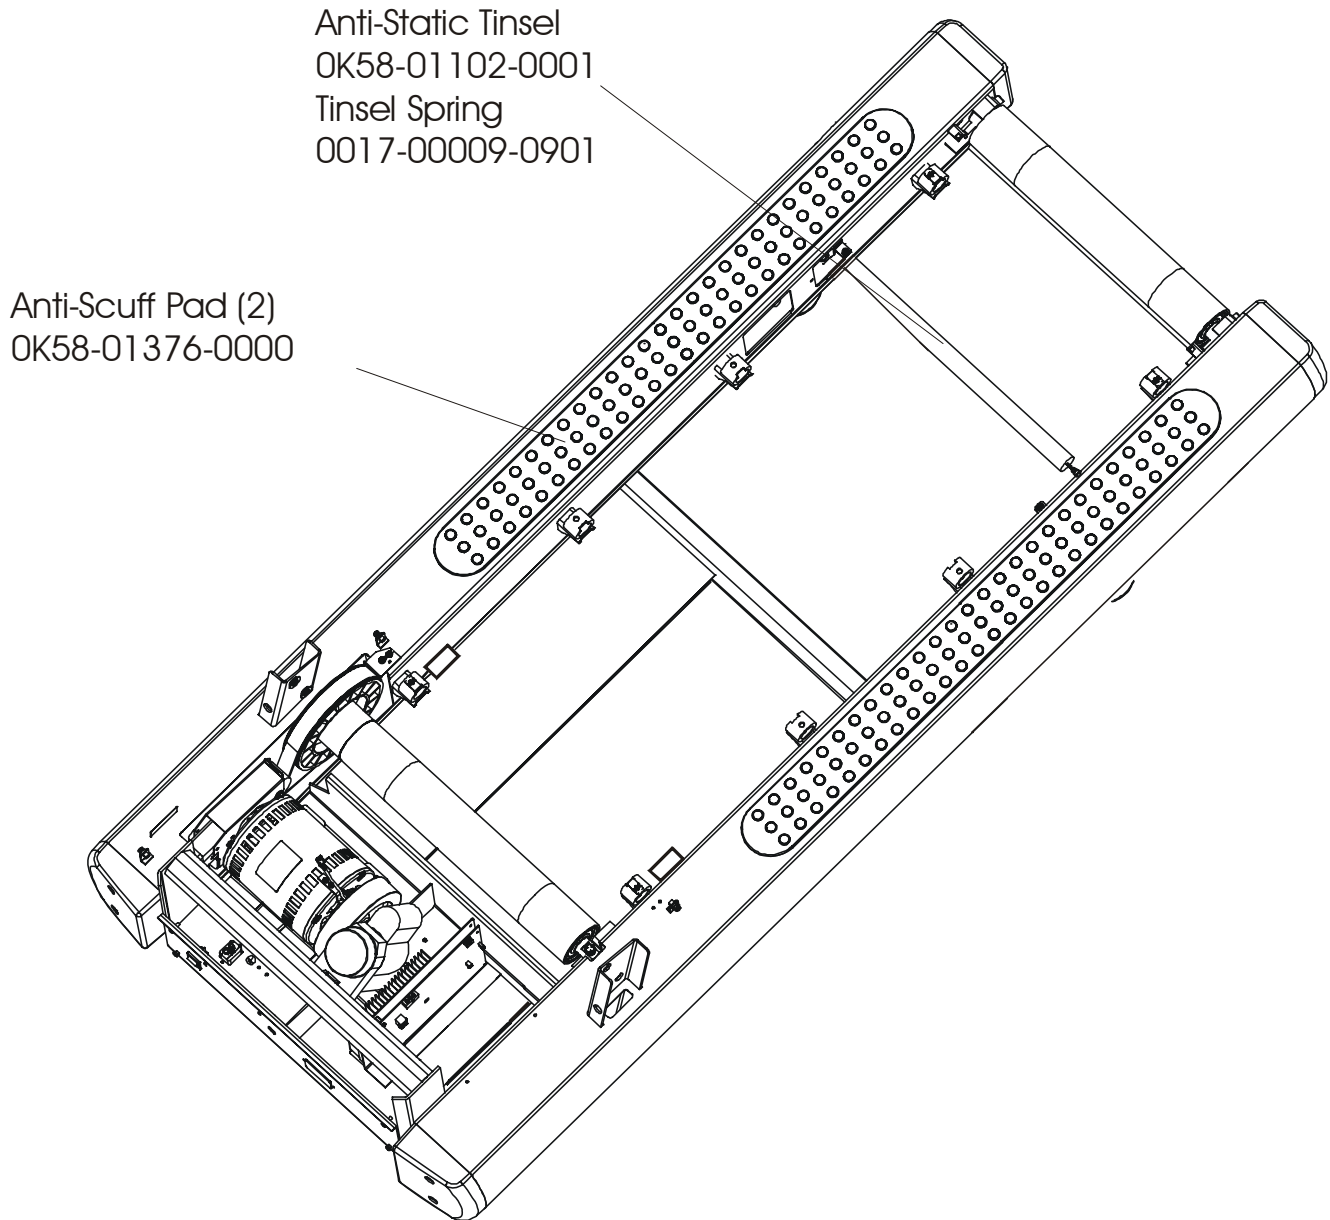

	Page
REAR ENDCAPS, AND CUP HOLDERS .....	4
SCUFF PAD, TINSEL AND FRAME TAG BOARD .....	5
CONSOLE AND RELATED COMPONENTS.....	6
UPRIGHTS,HANDRAILS AND ERGO BAR .....	7
MOTOR COVER, FRONT COVER AND ENDCAPS .....	8
BELT, DECK AND REAR ROLLER.....	9
LIFT FRAME AND MOTOR .....	10
WAX/LIFT ASSEMBLY .....	11
MOTOR CONTROLLER ASSEMBLY.....	12
DRIVE MOTOR ASSEMBLY .....	13
IDLER ARM ASSEMBLY AND STATIC BRUSH.....	14
LEG LEVELER ASSEMBLY .....	15
FRONT ROLLER ASSEMBLY .....	16
ERGO BAR WITH LIFE PULSE.....	17
POWER COMPONENTS SCHEMATIC .....	18
CABLES .....	19

**ARCTIC SILVER 95Ti**  
**Rear Endcaps, and Cup Holders**

**95T-0XXX-05**  
**S/N TCT100000 and up**

**ARCTIC SILVER 95Ti**  
**Scuff Pad, Tinsel and Frame Tag Bd.**

**95T-0XXX-05**  
**S/N TCT100000 and up**