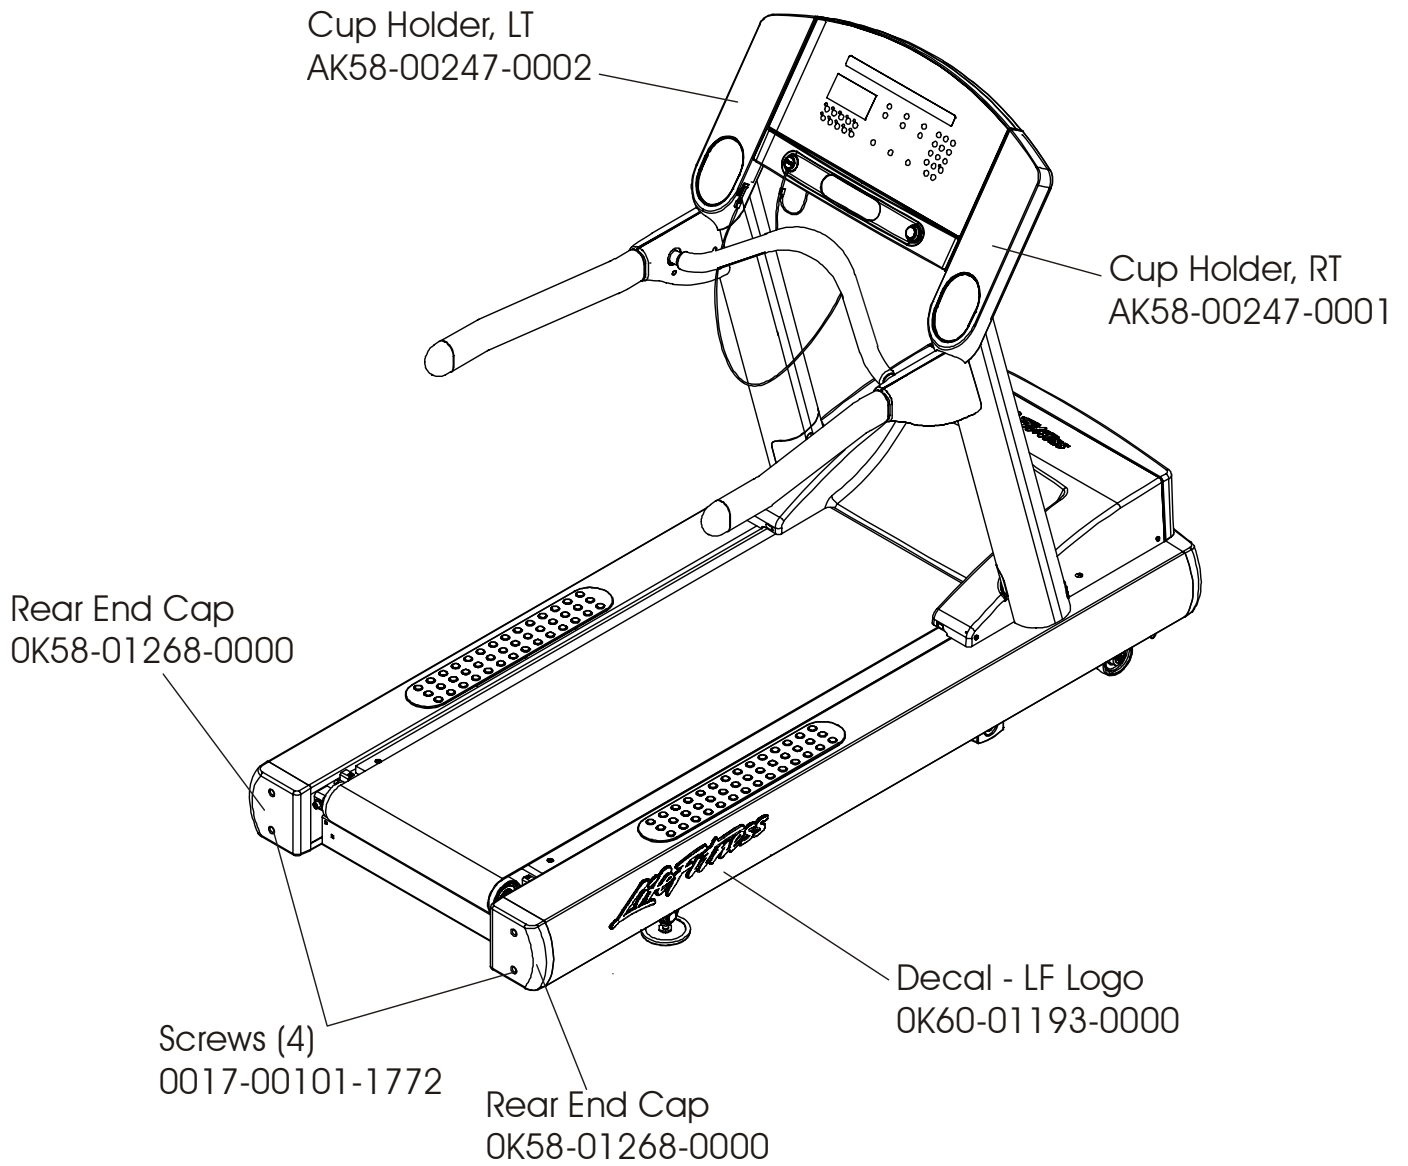

# *Life Fitness*

**Arctic Silver 95Ti Treadmill**

**Customer Support Services**  
***PARTS MANUAL*** rev. 02/08/06

**ARCTIC SILVER 95Ti**  
**REFERENCES**

**95T-0XXX-05**  
**S/N TCT100000 and up**

---

OPERATION MANUAL	M051-00K58-A177
SERVICE MANUAL	M051-00K58-B159
HARDWARE BAG	AK58-00226-0000
TOUCH UP PAINT: SPRAY CAN .5 OZ BOTTLE W/APPLICATOR .33 OZ PEN	0017-00008-0204 0017-00008-0205 0017-00008-0206
INSTALLATION VIDEO	M051-00K58-A160
SERVICE VIDEO	M051-00K58-A161

	Page
REAR ENDCAPS, AND CUP HOLDERS .....	4
SCUFF PAD, TINSEL AND FRAME TAG BOARD .....	5
CONSOLE AND RELATED COMPONENTS.....	6
UPRIGHTS,HANDRAILS AND ERGO BAR .....	7
MOTOR COVER, FRONT COVER AND ENDCAPS .....	8
BELT, DECK AND REAR ROLLER.....	9
LIFT FRAME AND MOTOR .....	10
WAX/LIFT ASSEMBLY .....	11
MOTOR CONTROLLER ASSEMBLY.....	12
DRIVE MOTOR ASSEMBLY .....	13
IDLER ARM ASSEMBLY AND STATIC BRUSH.....	14
LEG LEVELER ASSEMBLY .....	15
FRONT ROLLER ASSEMBLY .....	16
ERGO BAR WITH LIFE PULSE.....	17
POWER COMPONENTS SCHEMATIC .....	18
CABLES .....	19

**ARCTIC SILVER 95Ti**  
**Rear Endcaps, and Cup Holders**

**95T-0XXX-05**  
**S/N TCT100000 and up**

**ARCTIC SILVER 95Ti**  
**Scuff Pad, Tinsel and Frame Tag Bd.**

**95T-0XXX-05**  
**S/N TCT100000 and up**