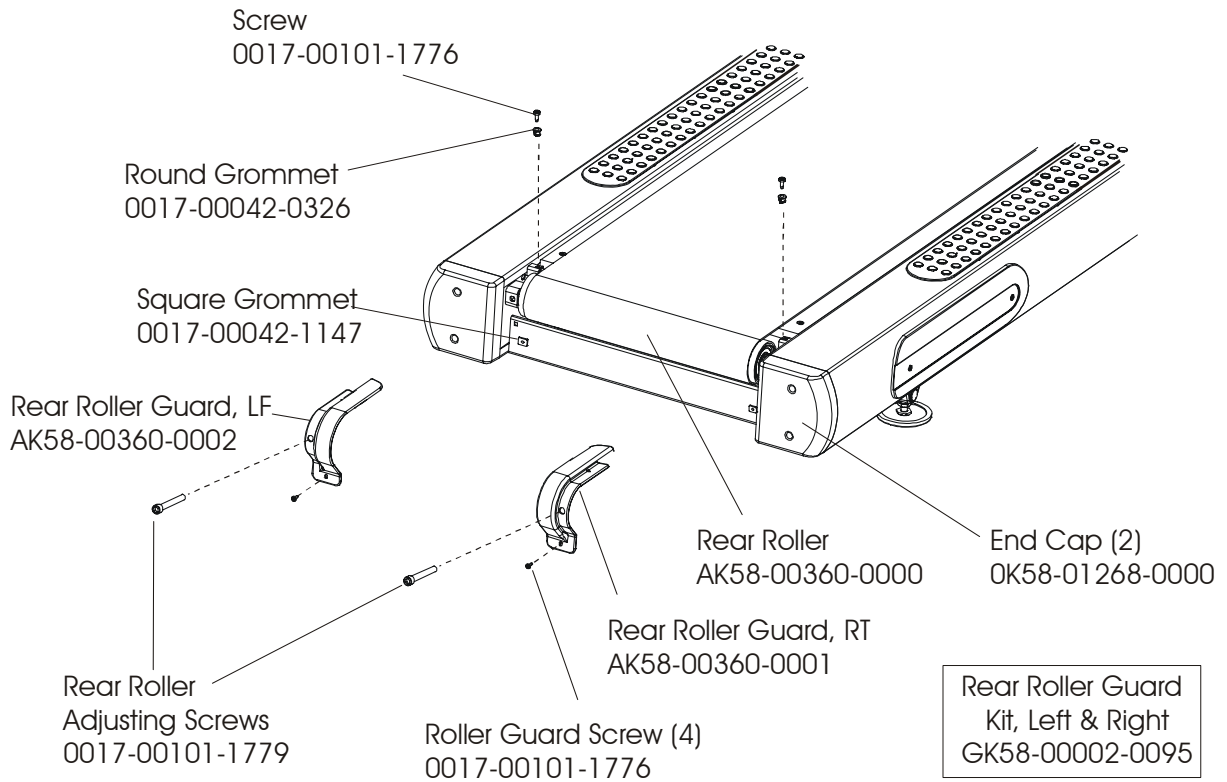

## Motor Cover, Front Cover and Front End Caps

95T-0XXX-05

S/N TCT100000 and up

**ARCTIC SILVER 95Ti**  
**Belt, Deck and Rear Roller**

**95T-0XXX-05**  
**S/N TCT100000 and up**

**ARCTIC SILVER 95Ti**  
**Lift Frame and Lift Motor**