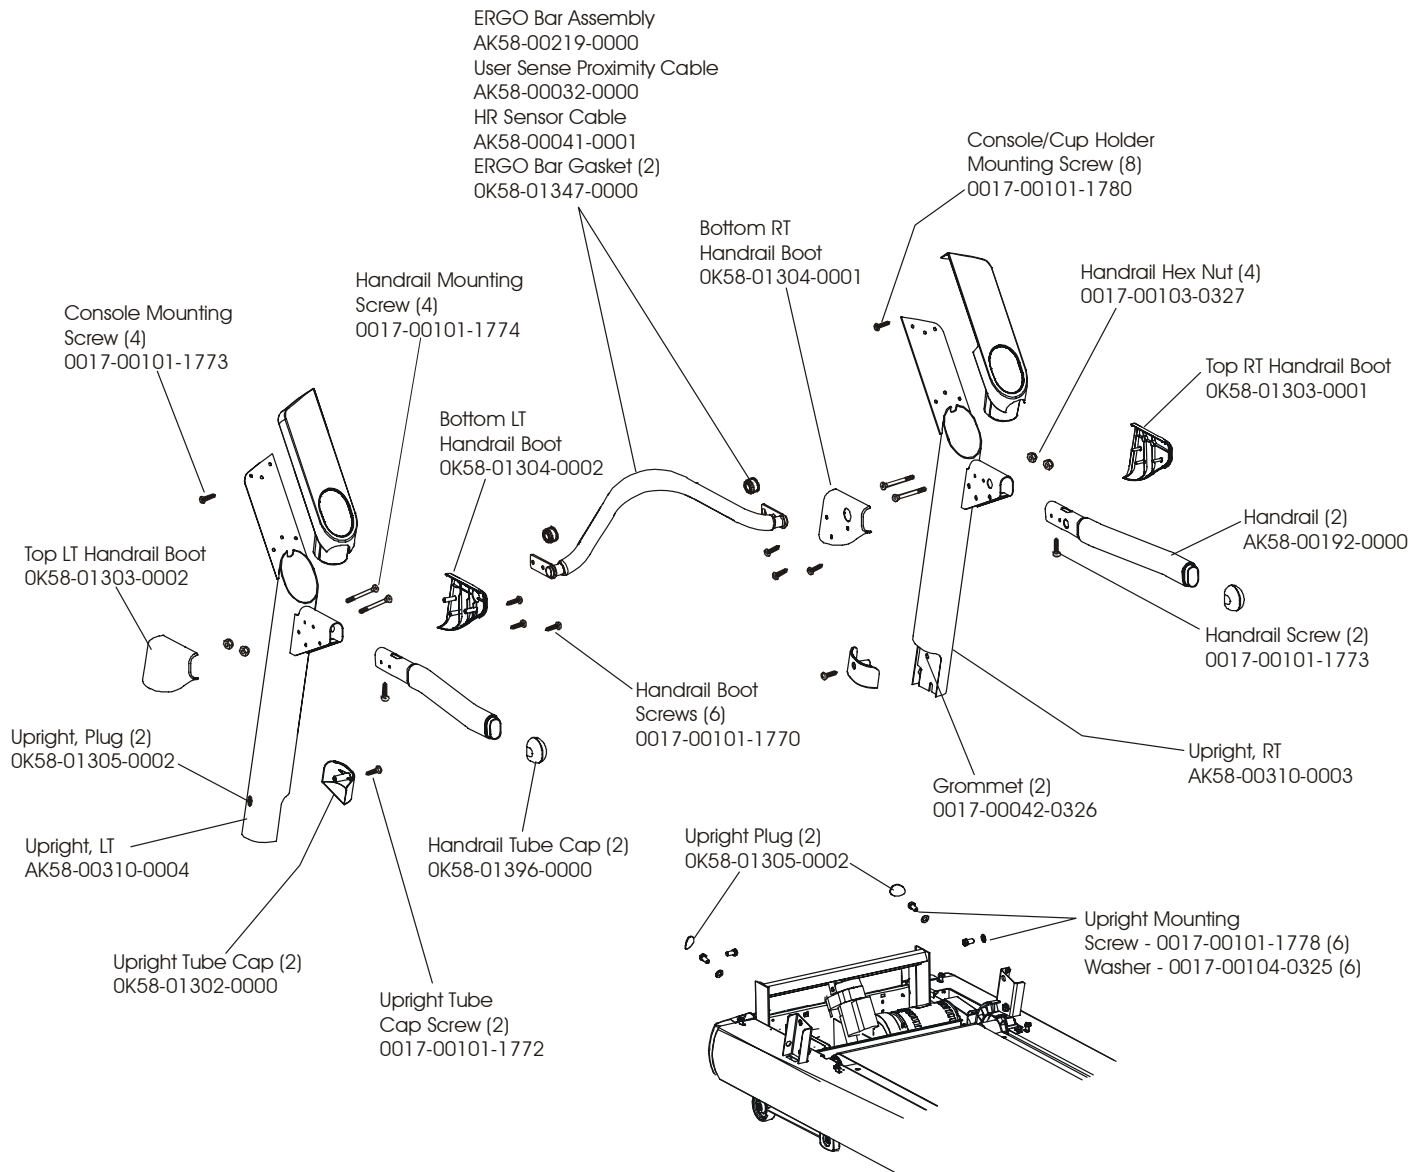

## Console and Related Components

95T-0XXX-05  
S/N TCT100000 and up

Console Assembly	Overlay/Bezel/Switch Assy.	Overlay	Language
AK58-00403-0001	AK58-00203-0001	OK58-01298-0001	Eng/Met
AK58-00403-0002	AK58-00203-0001	OK58-01298-0001	Eng/Eur
AK58-00403-0003	AK58-00203-0003	OK58-01298-0003	German
AK58-00403-0004	AK58-00203-0004	OK58-01298-0004	Spanish
AK58-00403-0006	AK58-00203-0006	OK58-01298-0006	Japanese
AK58-00403-0007	AK58-00203-0007	OK58-01298-0007	French
AK58-00403-0008	AK58-00203-0008	OK58-01298-0008	Italian
AK58-00403-0009	AK58-00203-0009	OK58-01298-0009	Dutch
AK58-00403-0010	AK58-00203-0010	OK58-01298-0010	Portuguese

**ARCTIC SILVER 95Ti**  
**Uprights, Handrails and Ergo Bar**

**95T-0XXX-05**  
**S/N TCT100000 and up**

## Idler Arm Assembly and Static Brush

95T-0XXX-05

S/N TCT100000 and up

**ARCTIC SILVER 95Ti**  
**Leveler Assembly – AK58-00370-0000**

**95T-0XXX-05**  
**S/N TCT100000 and up**

**ARCTIC SILVER 95Ti**  
**Front Roller Assy.-AK58-00066-0000**

**95T-0XXX-05**  
**S/N TCT100000 and up**

**ARCTIC SILVER 95Ti**  
**Ergo Bar w/Lifepulse**

**95T-0XXX-05**  
**S/N TCT100000 and up**

***ARCTIC SILVER 95Ti***  
**Wax/Lift Power Supply**

**95T-0XXX-05**  
**S/N TCT100000 and up**