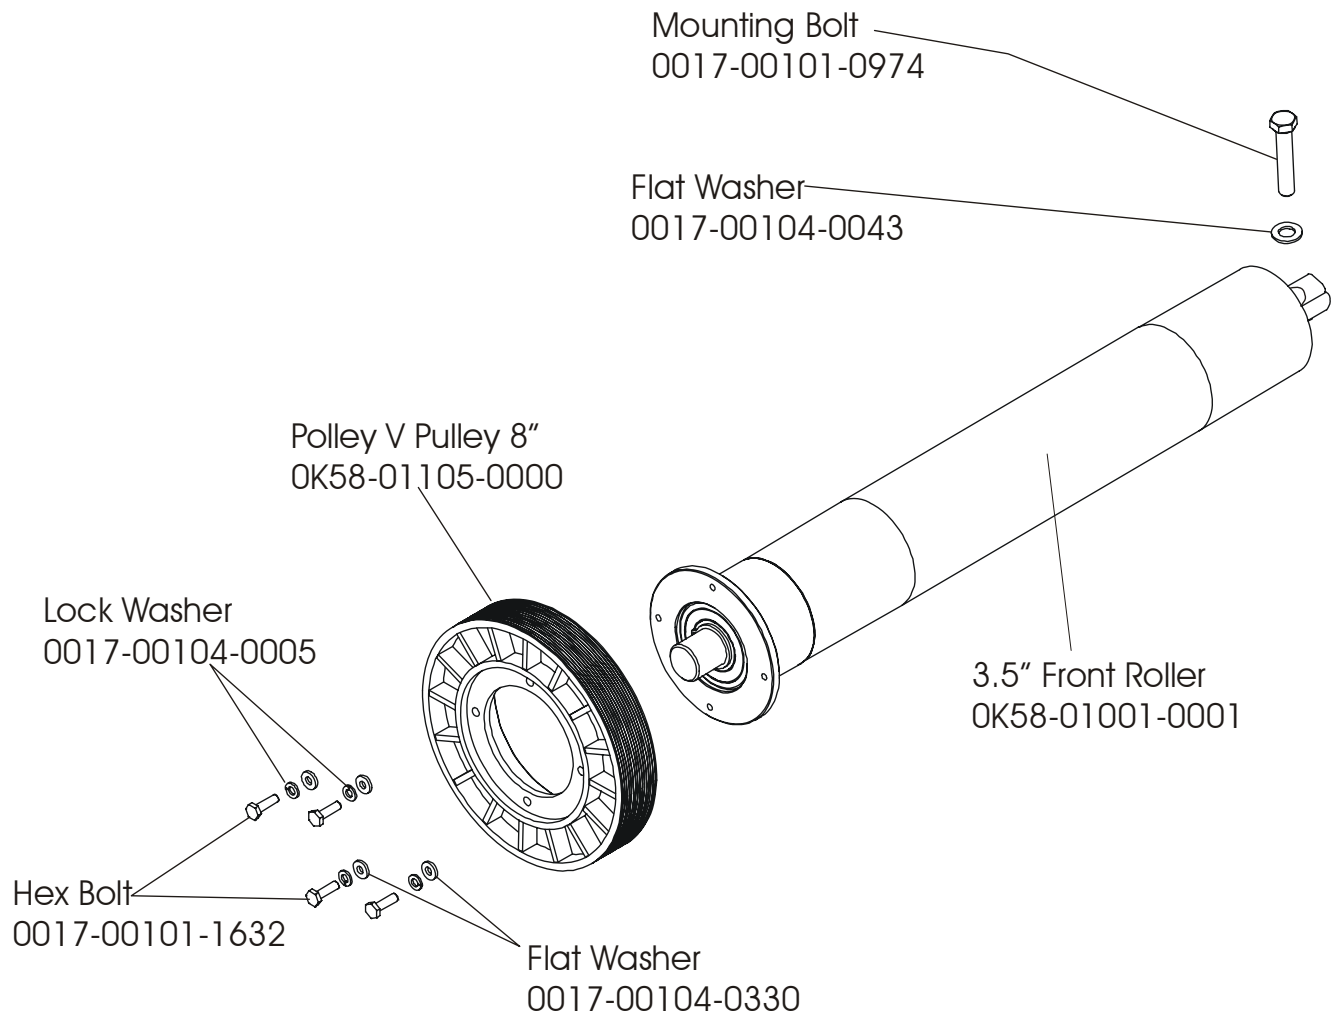

ARCTIC SILVER 95Ti
Front Roller Assy.-AK58-00066-0000

95T-0XXX-05
S/N TCT100000 and up